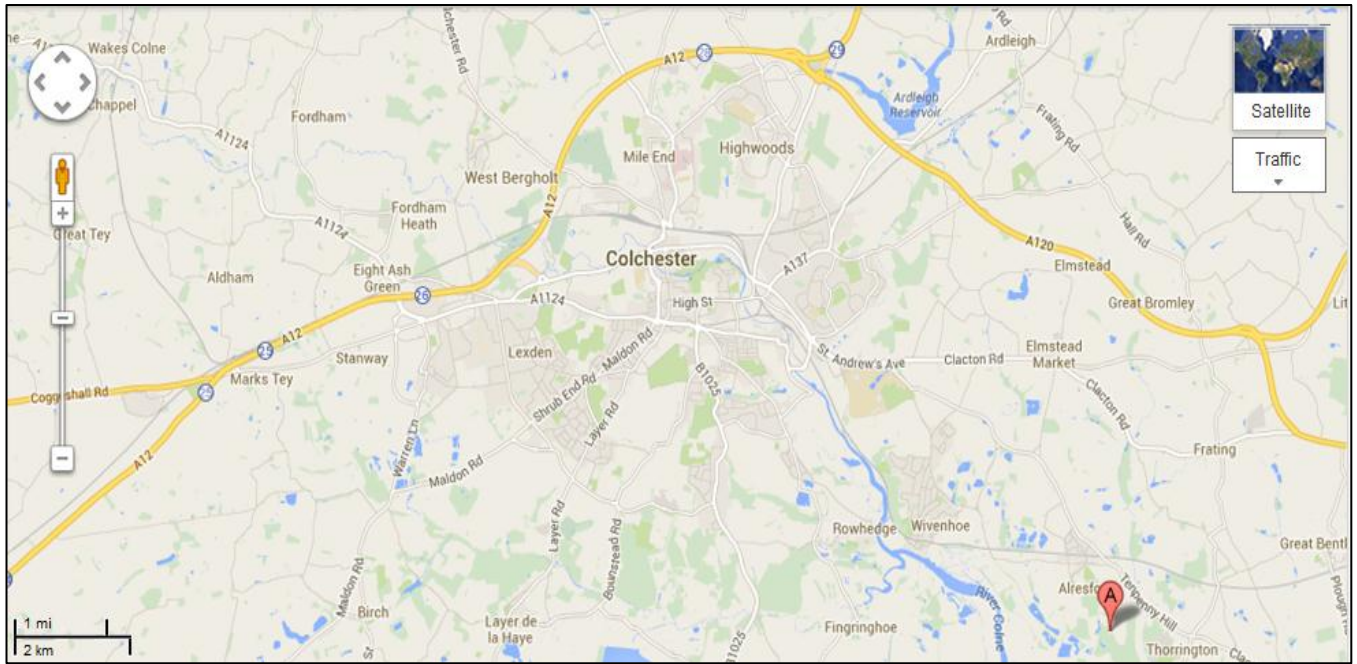

Directions to ALRESFORD VILLAGE HALL, FORD LAND, ALRESFORD Sat Nav: CO7 8AY

To Colchester

Village Hall