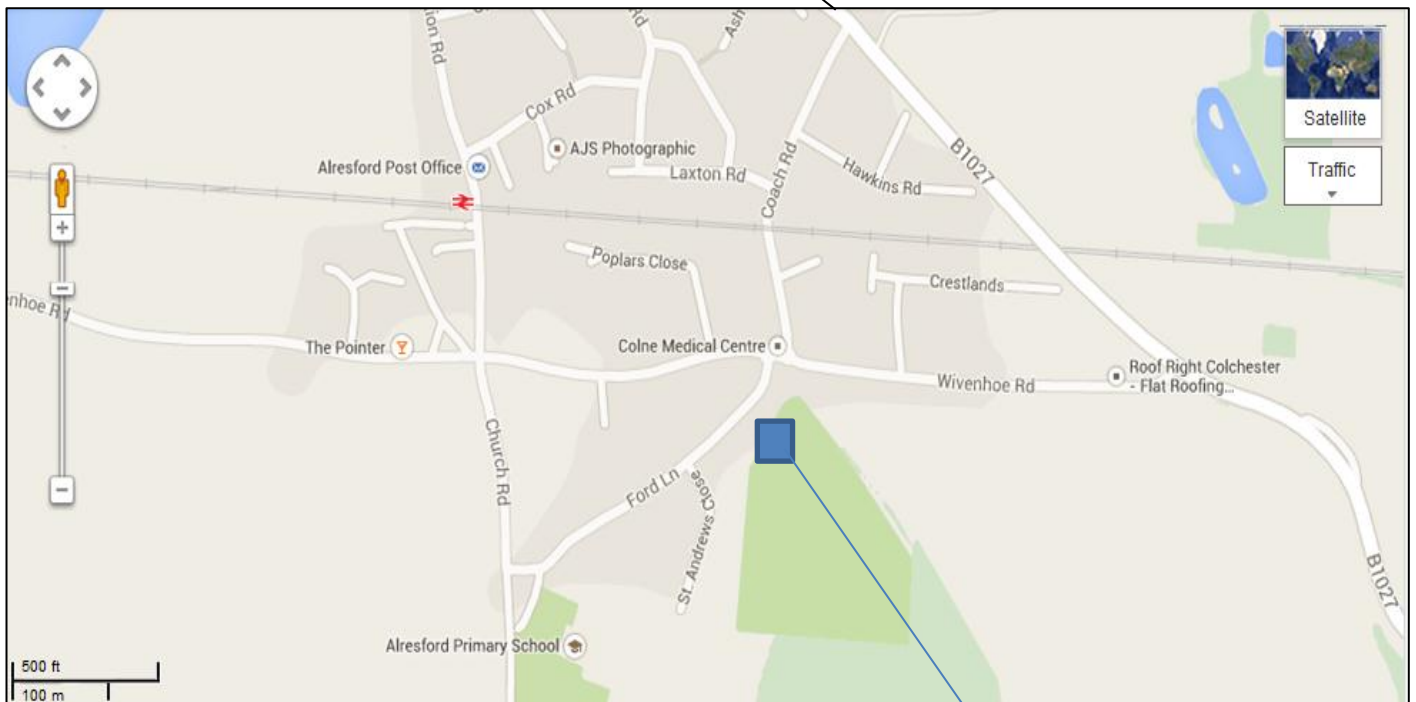

Directions to ALRESFORD VILLAGE HALL, FORD LAND, ALRESFORD Sat Nav: CO7 8AY

To Colchester

Village Hall